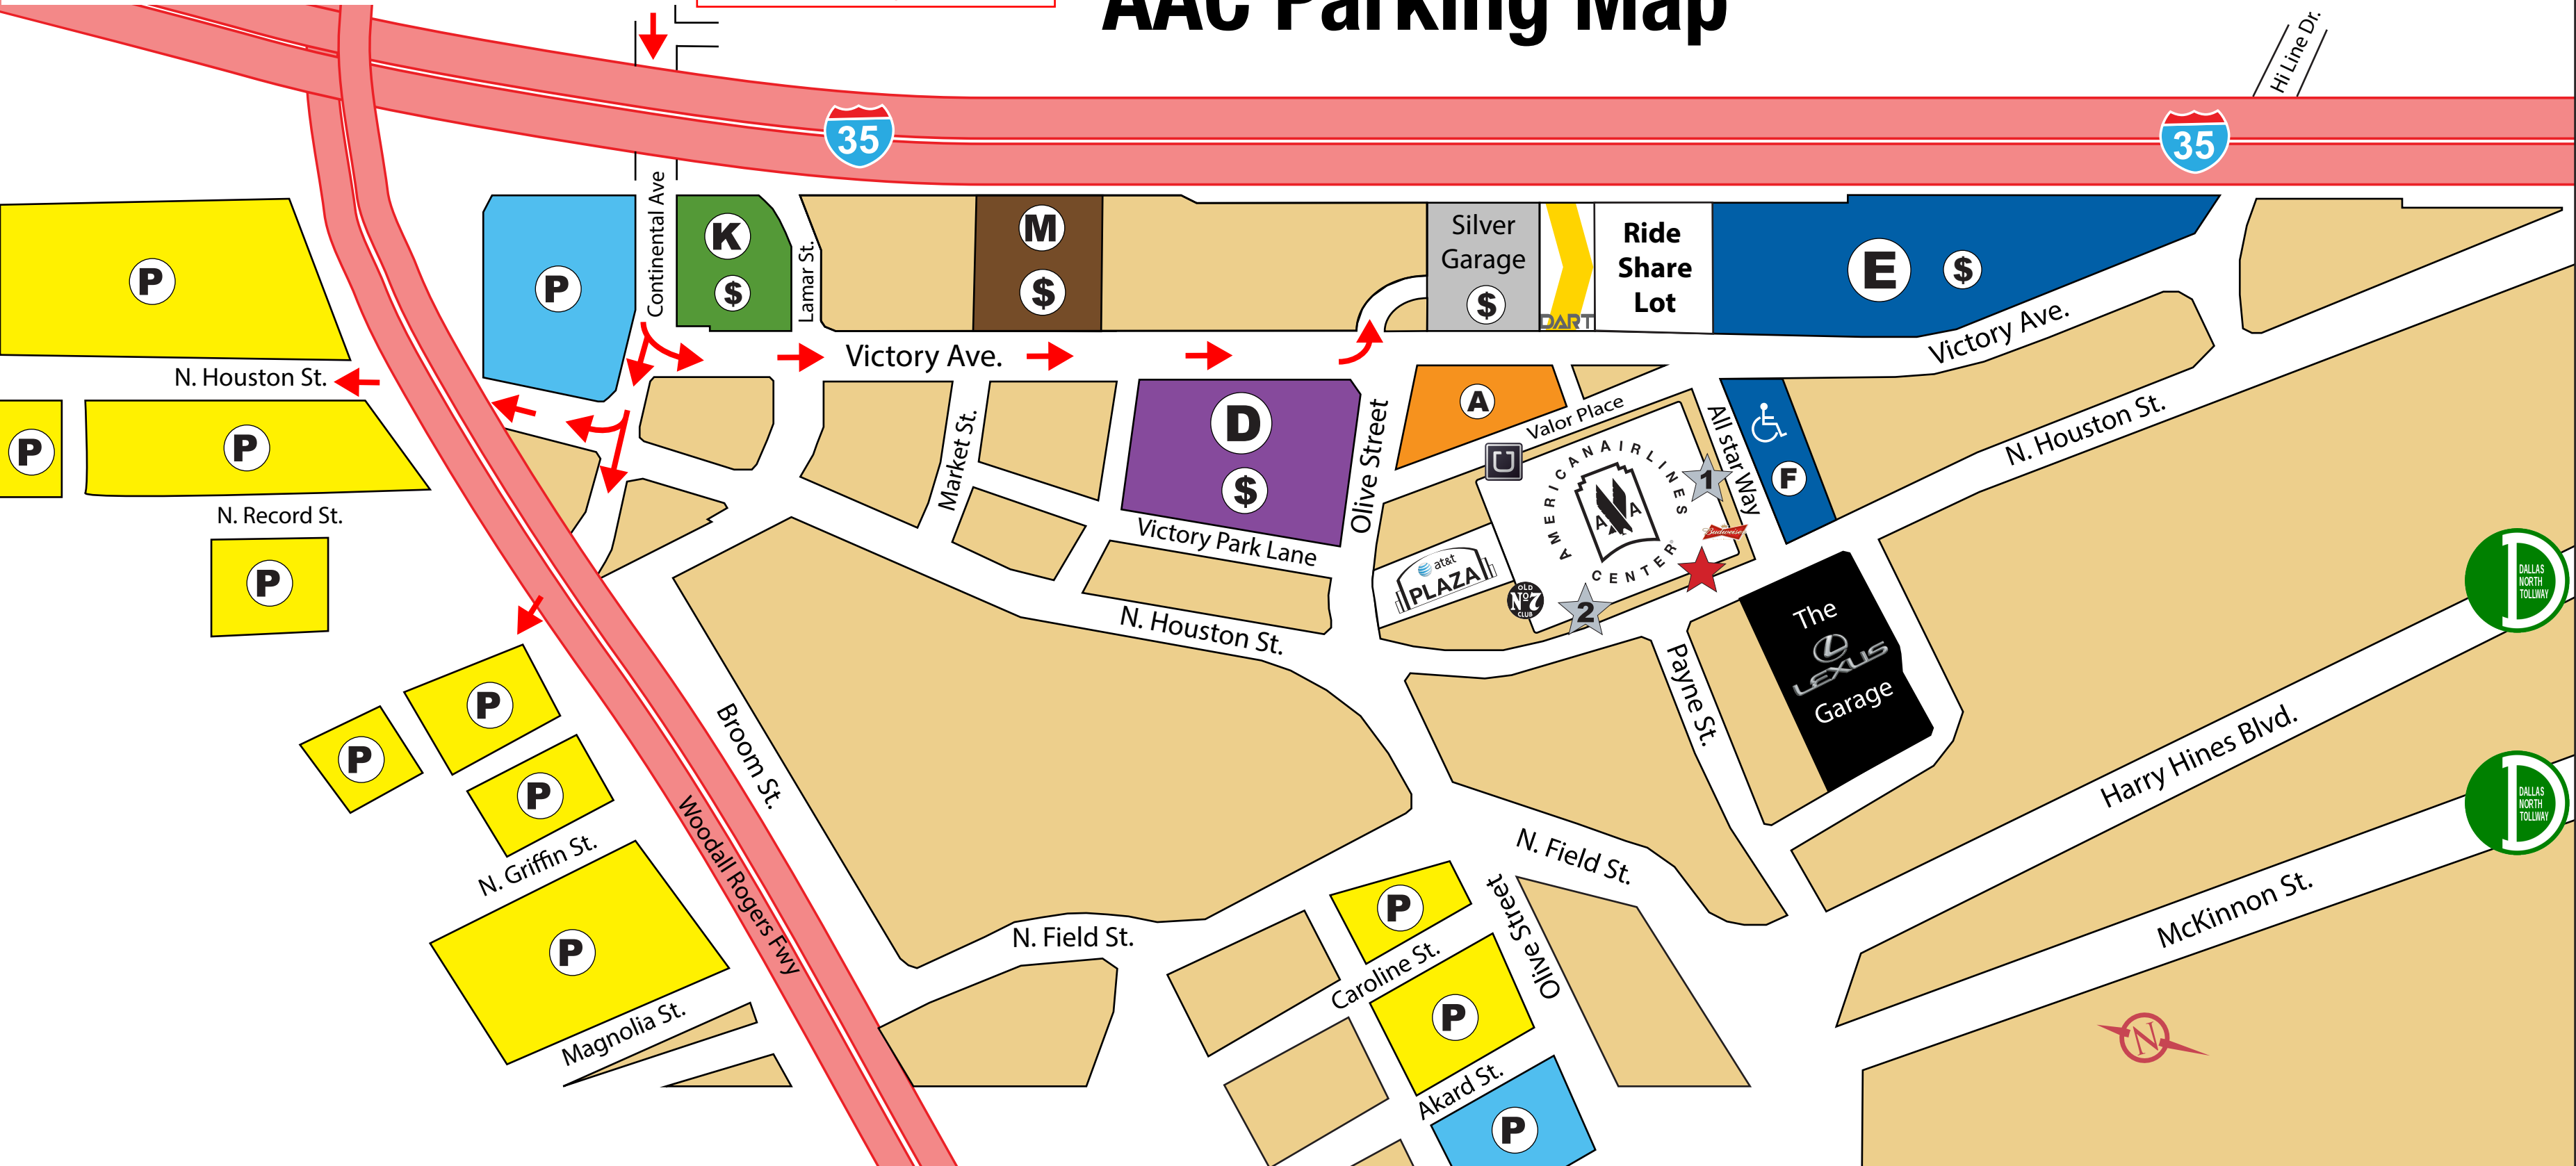

For Cash Parking:
Exit on Continental Ave. to access lots that accept cash
**Route indicated by red arrows*

AAC Parking Map

LEGEND

- Blue Parking Pass
- Brown Parking
- Disabled Parking (Lot F only)
- Green Parking Pass
- Preferred Parking
- Public Self Parking (not affiliated with AAC)
- Purple Parking
- Orange Parking
- The Lexus Garage
- Silver Parking (Pass or Cash)
- Cash Parking (Limited Availability)
- Box Office
- Northeast Platinum Entrance
- Southeast Platinum Entrance
- Jack Daniel's Old No. 7 Club
- Eighteen|76
- Uber pickup/drop-off