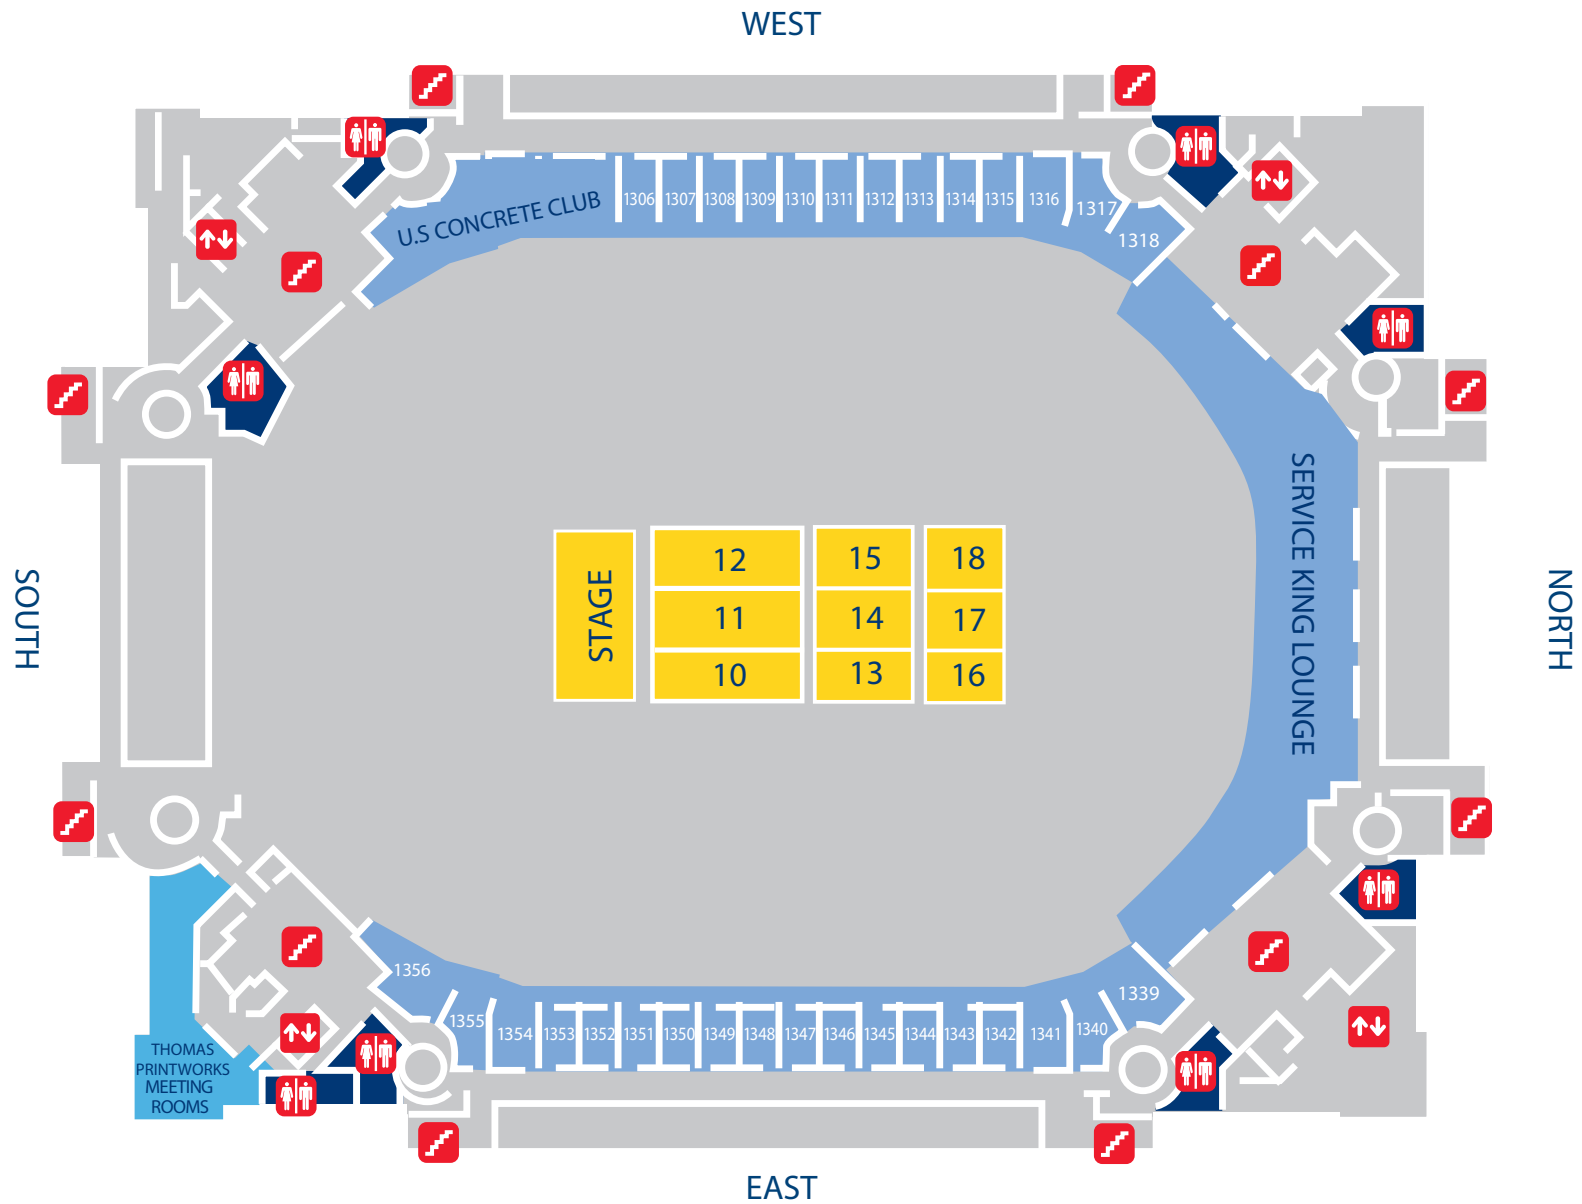

ADMIRAL LEVEL - CONCERT

	STAIRS		RESTROOMS		WATER FOUNTAINS		ATM
	ESCALATORS		DINNING AREA		FIRST AID		
	ELEVATORS		PUBLIC PHONES		HANDCAP ACCESSIBLE		