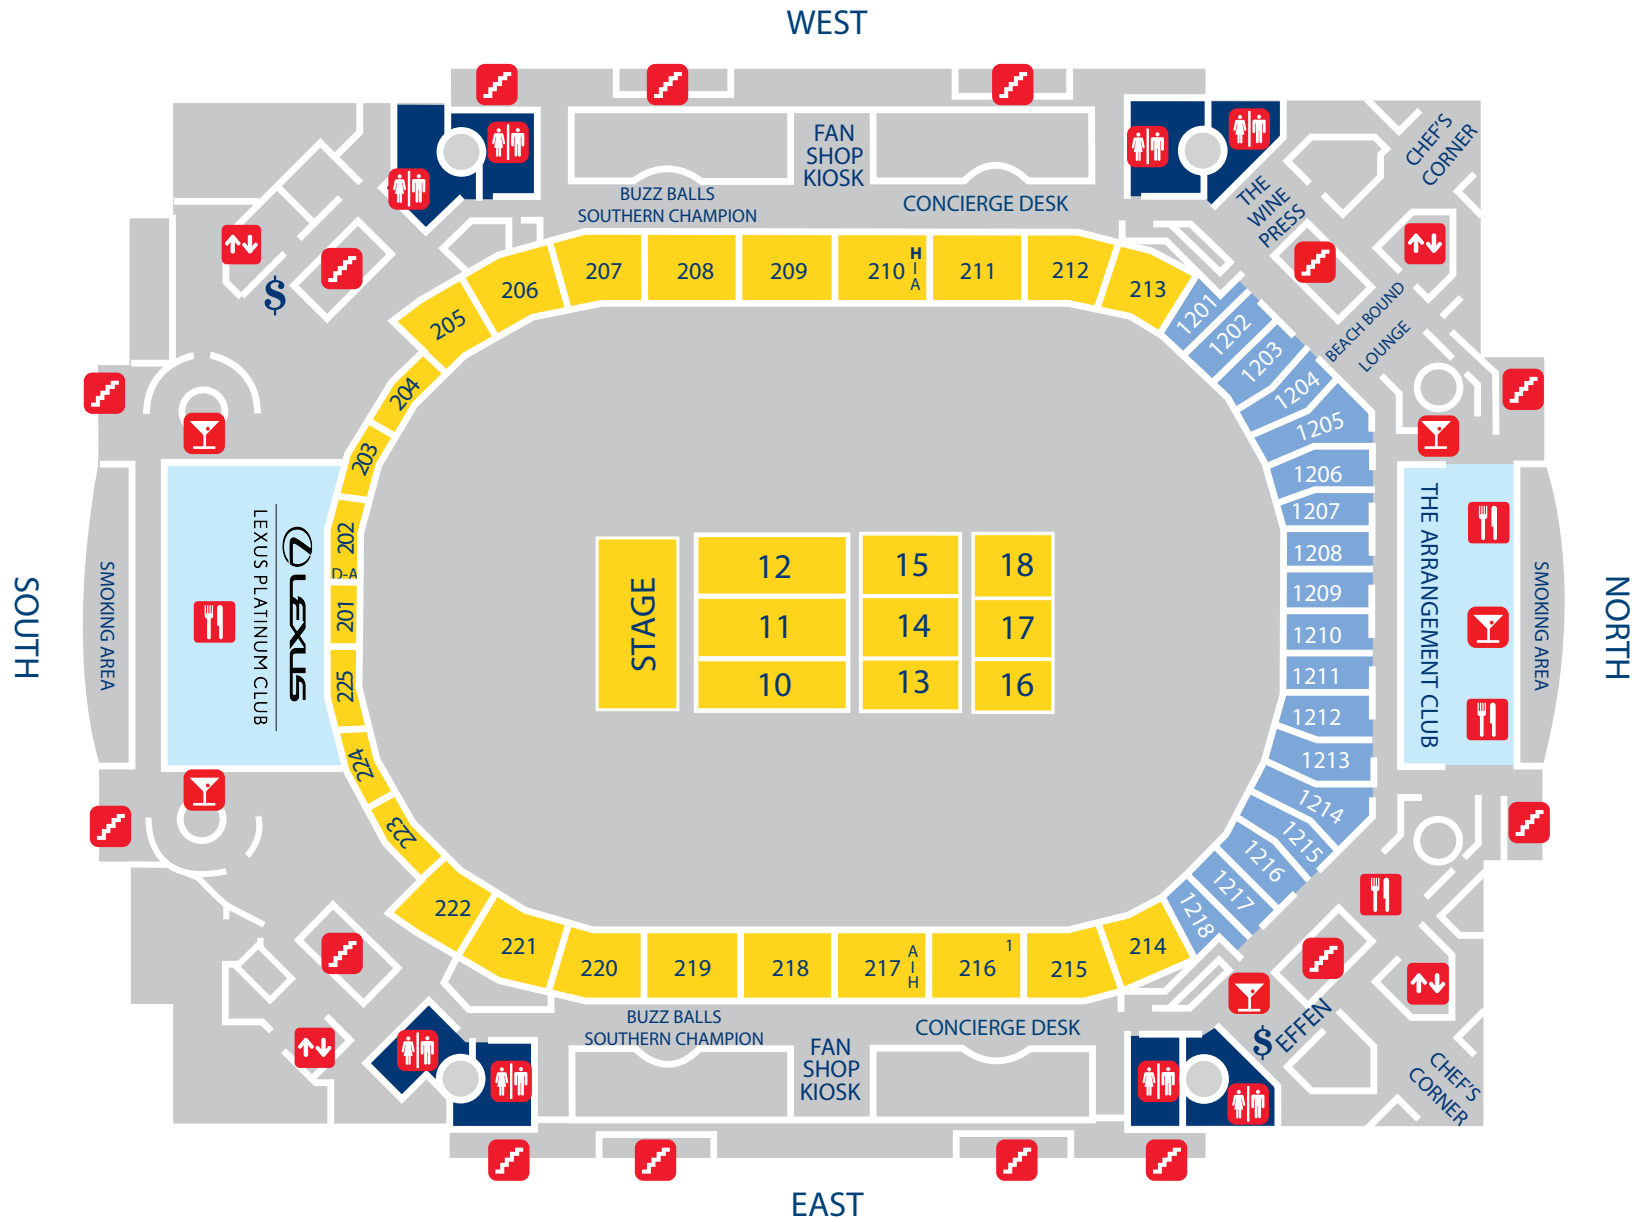

PLATINUM LEVEL - CONCERT

	STAIRS		RESTROOMS		WATER FOUNTAINS		ATM
	ESCALATORS		DINNING AREA		FIRST AID		
	ELEVATORS		PUBLIC PHONES		HANDICAP ACCESSIBLE		