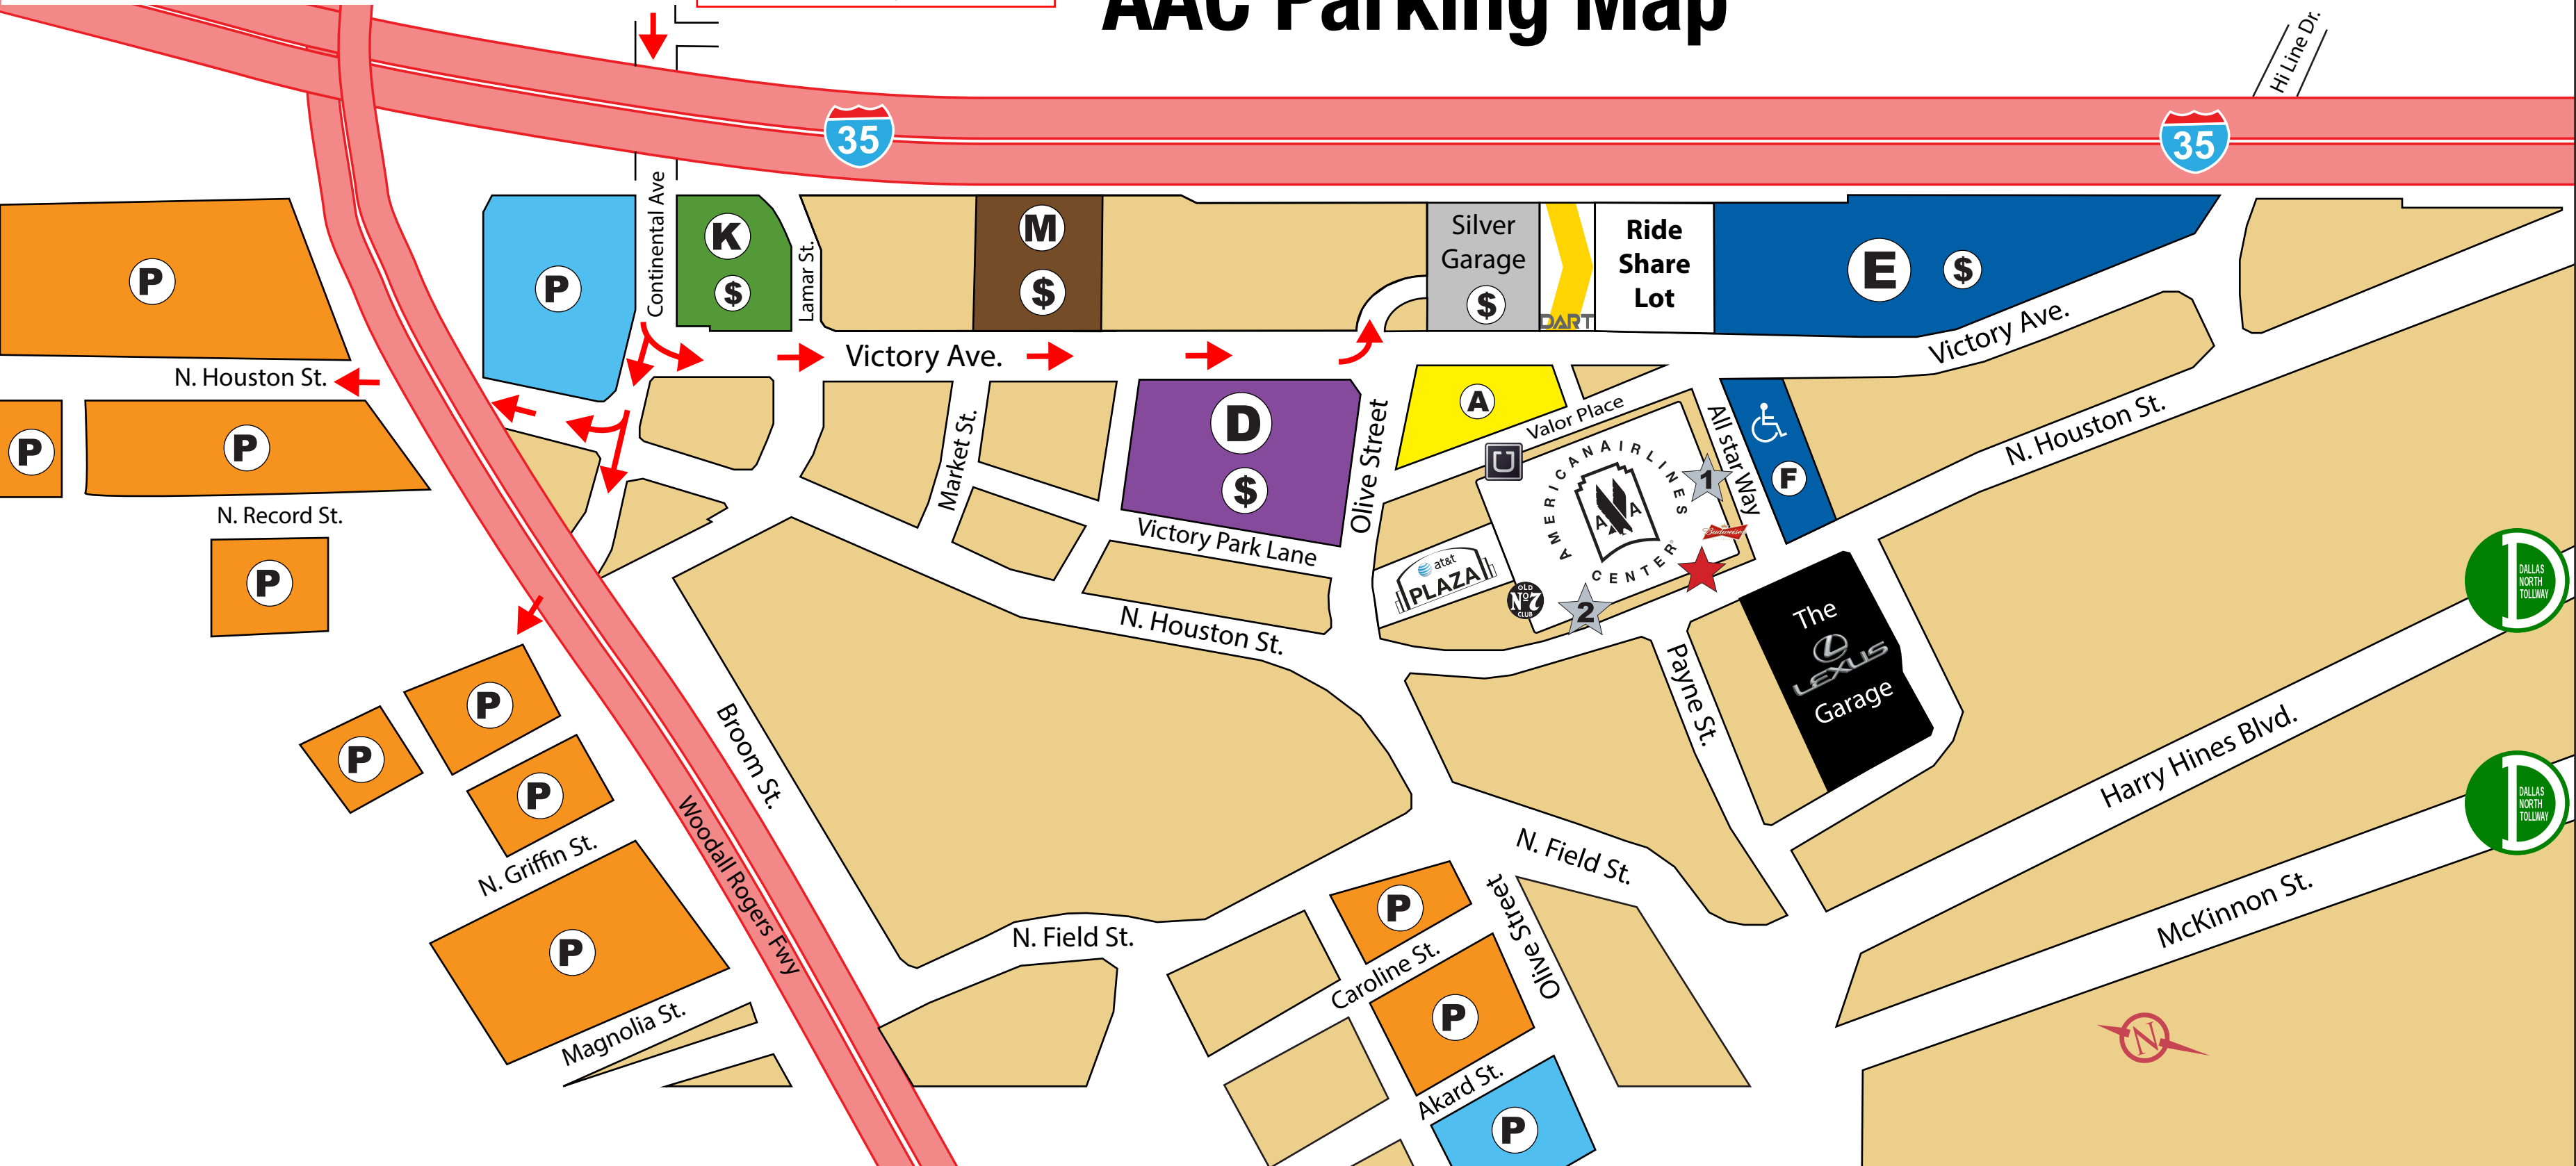

For Cash Parking:
Exit on Continental Ave. to access lots that accept cash
**Route indicated by red arrows*

AAC Parking Map

LEGEND

- Blue Parking Pass
- Brown Parking
- Disabled Parking (Lot F only)
- Green Parking Pass
- Preferred Parking
- Public Self Parking (not affiliated with AAC)
- Purple Parking
- The Lexus Garage
- Silver Parking (Pass or Cash)
- Yellow Parking
- Cash Parking (Limited Availability)
- Box Office
- Northeast Platinum Entrance
- Southeast Platinum Entrance
- Jack Daniel's Old No. 7 Club
- Eighteen|76
- Uber pickup/drop-off