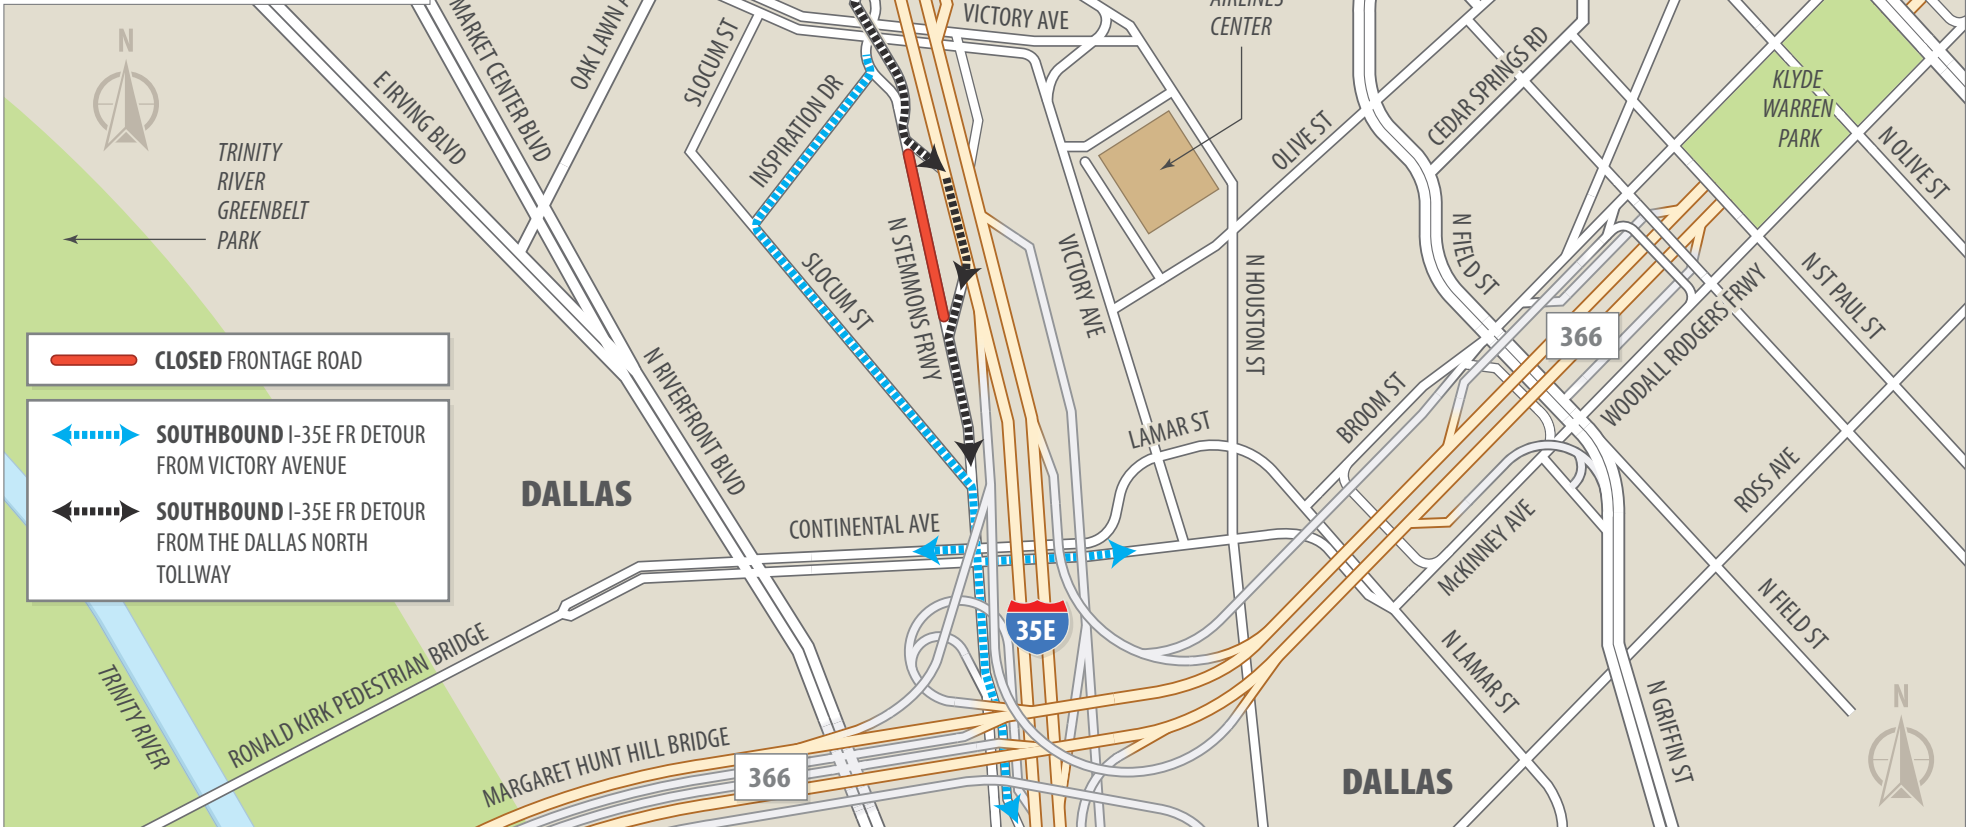

I-35E SOUTHBOUND FRONTAGE ROAD DETOUR ROUTES

I-35E SOUTHBOUND FRONTAGE ROAD NORTH OF CONTINENTAL AVENUE TO CLOSE LONG-TERM

DALLAS DISTRICT

"Through collaboration and leadership, we deliver a safe, reliable, and integrated transportation system that enables the movement of people and goods."

0842_111717

SOURCE: Texas Department of Transportation.

DEAN HOLLINGSWORTH / TXDOT Information Specialist